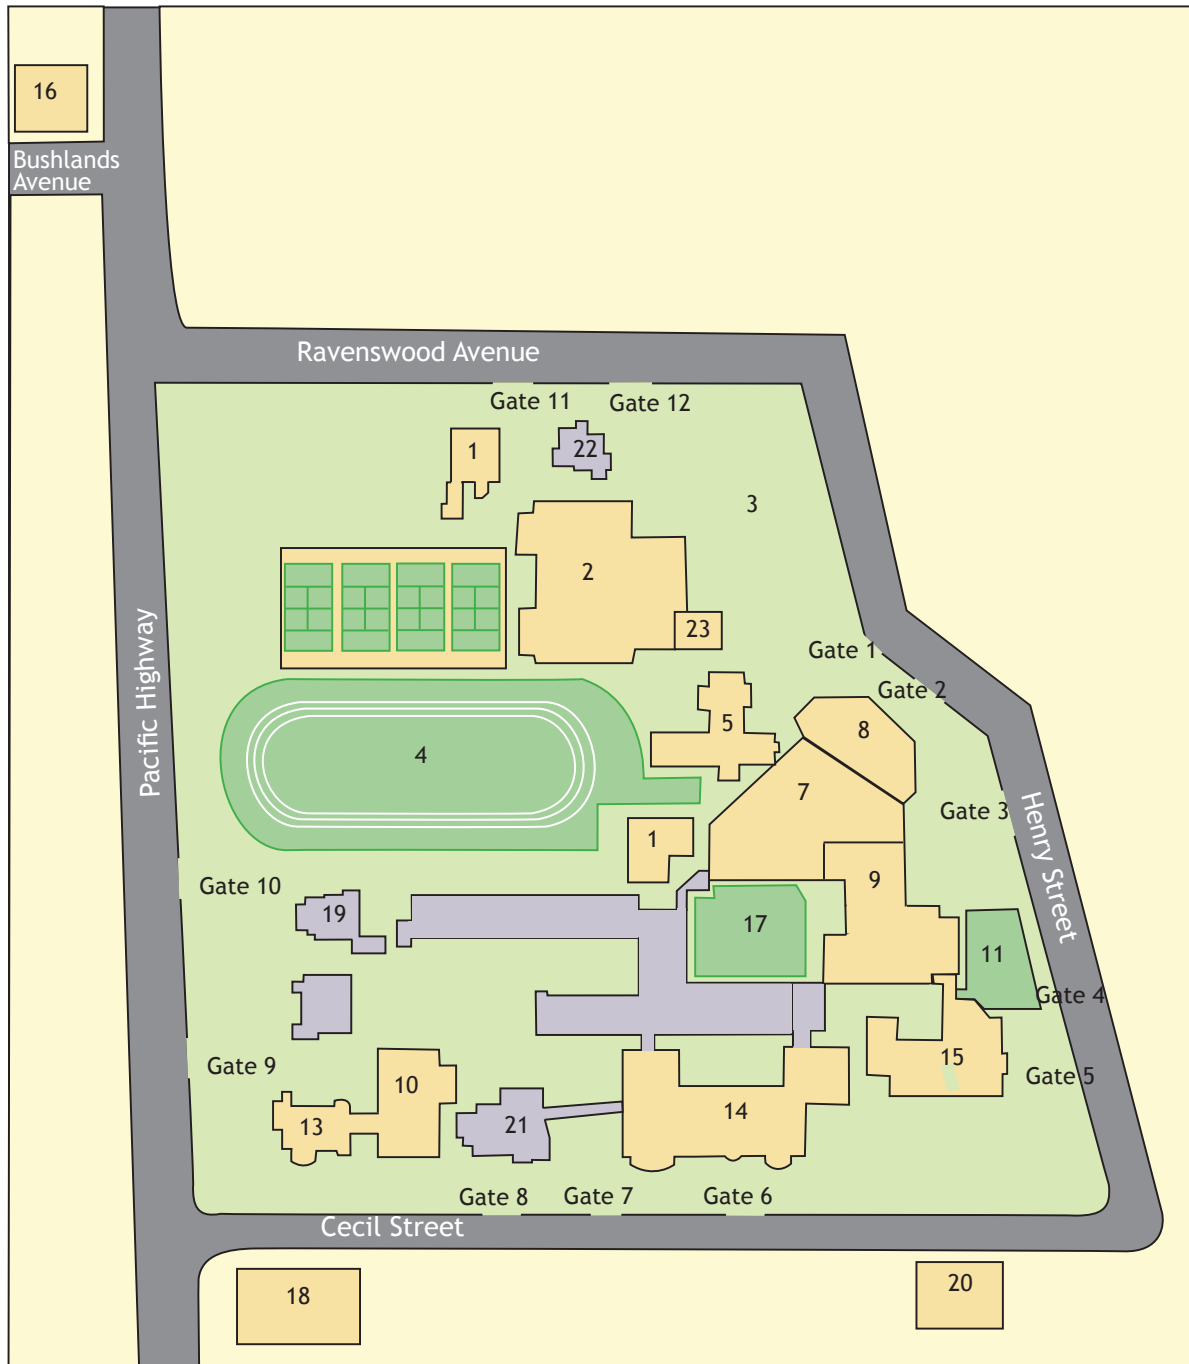

Ravenswood

1. Hutchens House, Uniform Centre (Gate 11)
2. Gymnasium complex and Swimming Pool
3. The Peace Lawn
4. Athletics Field, Tennis and Netball courts
5. Hynes Wing
6. Languages Department
7. The Lorraine Smith Auditorium, Centenary Centre (Gate 3)
8. Music Centre
9. Assembly Hall (Gate 3)
10. 7-12 Resource Centre, Technology & Learning Centre
11. Junior School Playground / Courtyard
12. Junior School Resource Centre
13. Enrolments/ Community Relations/ Finance Dept
14. Staff Administration & Teaching Centre (SATC)
15. Junior School Classrooms (Gate 4)
16. Boarding House
17. Old Girls' Courtyard
18. Gordon Uniting Church, School Chapel
19. Archives
20. Annesley House Kindergarten, Prep School adventure playground & After School Care Centre
21. Reception & Administration (Gate 7/8)
22. Holland House: Health Care Centre, Drama Staffroom, Speech & Drama Rooms (Gate 11)
23. Strength & Conditioning Centre