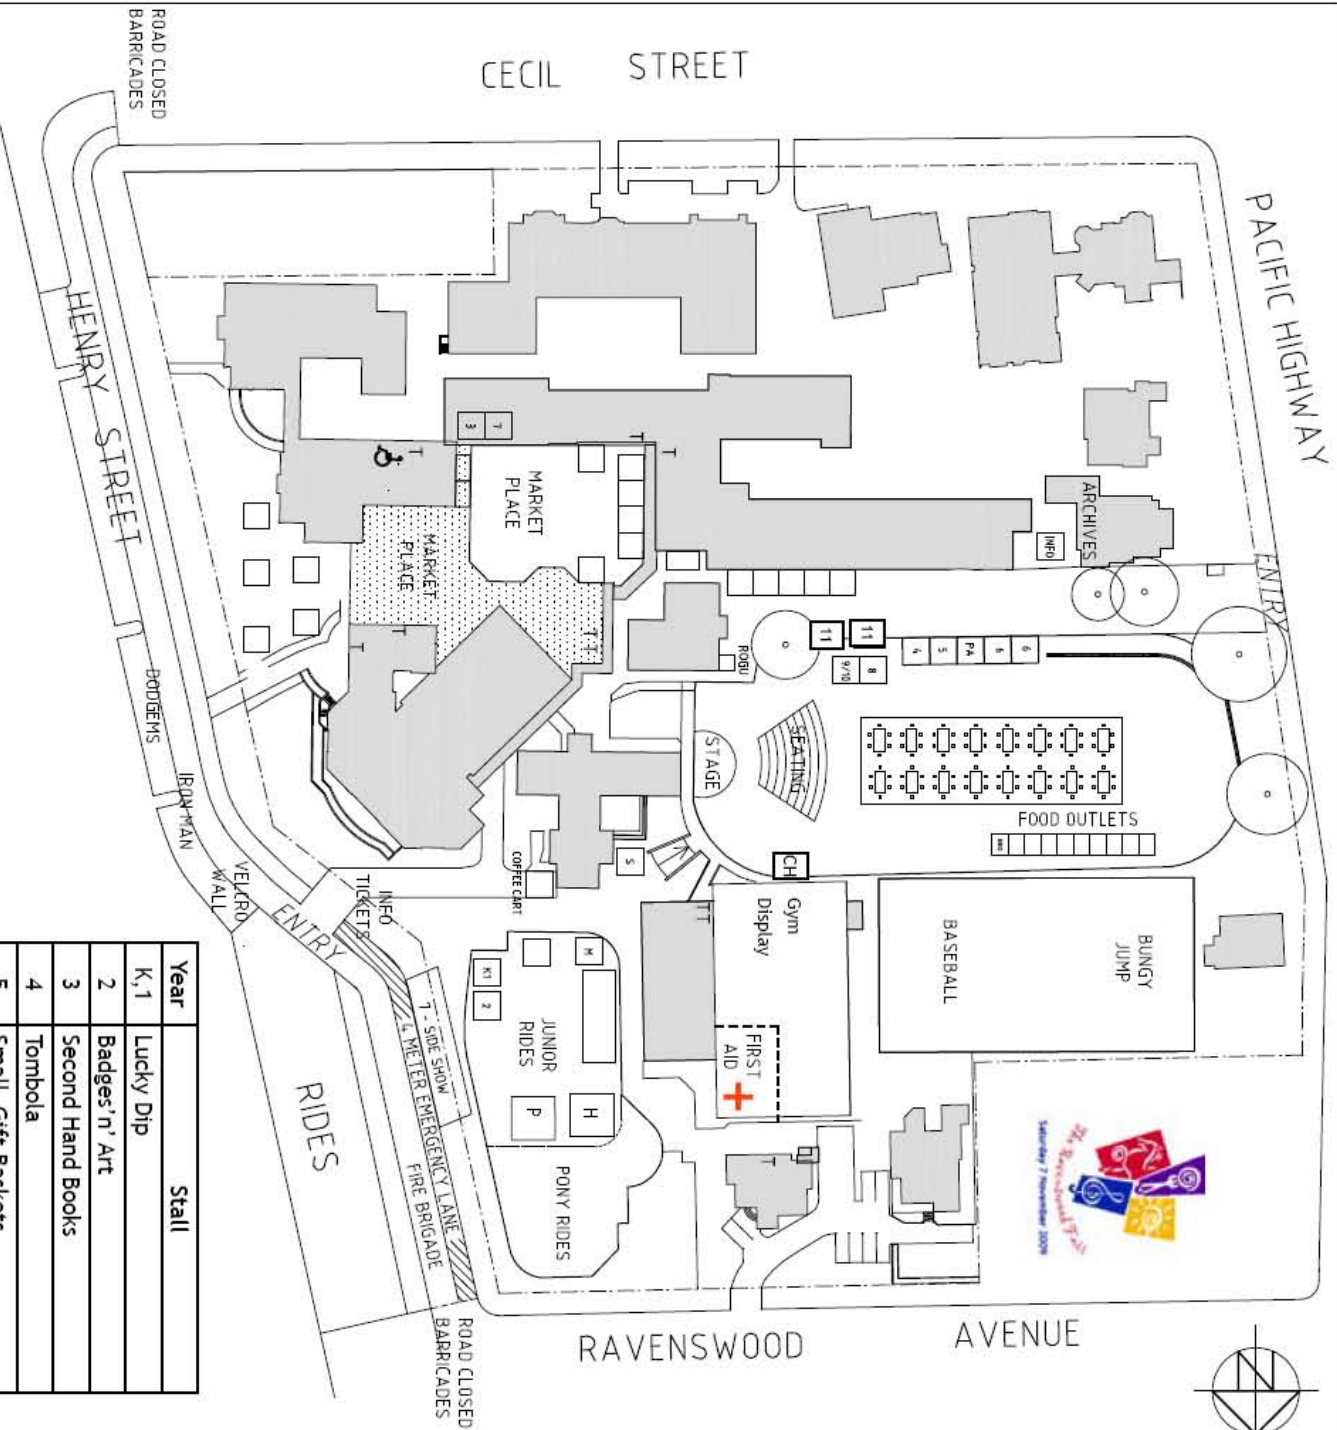

Baseball Cocoon

Hoopla

'Treasures' from
Granny's Attic

Gift Baskets

and much more ...

Ravenswood

entry via Pacific Highway
or Henry Street, Gordon

PROGRAMME

Our thanks also for the donations by anonymous Ravenswood families.

NOTE: FOOD MAY CONTAIN TRACES OF NUTS

**IN CASE OF EMERGENCY
ASSEMBLY AREAS
HENRY ST ENTRY
AND/OR CNR PACIFIC HWY/CECIL ST**

+ **FIRST AID STATION IN THE
CT HALL BEHIND THE GYM**